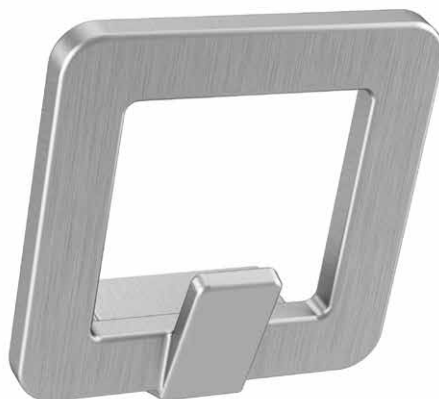

ART. 1405

design: Rigo Architetti

Portabito in zama pressofusa,
con kit di fissaggio a scomparsa.

Die-cast zamac coat hanger,
with invisible hooking system included.

Misure / Sizes

Finiture / Finishes

Bianco opaco
Matt white

Cromo
Chrome

Cromo opaco
Matt chrome

Cromo satinato
Satinated chrome

ART.	L	H	D
1405	65	64	38