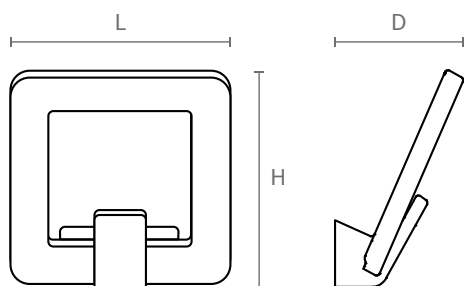

ART. 1405

design: Rigo Architetti

Portabito in zama pressofusa,
con kit di fissaggio a scomparsa.

Die-cast zamac coat hanger,
with invisible hooking system included.

Misure / Sizes

Finiture / Finishes

Bianco opaco
Matt white

Cromo
Chrome

Cromo opaco
Matt chrome

Cromo satinato
Satinated chrome

ART.	L	H	D
1405	65	64	38